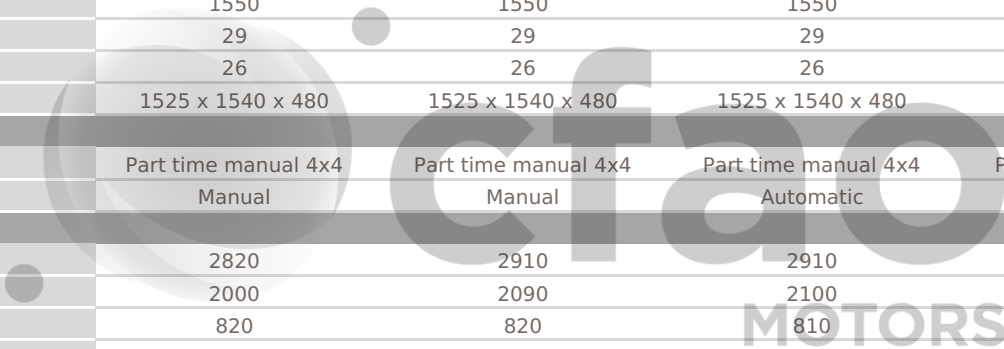

HILUX

BUILT FOR AFRICAN BOARDROOMS

MORE POWER
MORE EFFICIENT
MORE COMFORT

TECHNICAL CHARACTERISTICS	3.0L Active Double Cab 5-MT 4x4	2.4GD Active Double Cab 6-MT 4x4	2.4GD Active Double Cab 6-AT 4x4	2.8GD Executive Double Cab 6-AT 4x4
ENGINE				
Fuel type	Diesel	Diesel	Diesel	Diesel
Number of cylinders	4	4	4	4
Engine Type	Cylinder in line	Cylinder in line	Cylinder in line	Cylinder in line
Displacement (cc)	2986	2393	2393	2755
Max power kW/rpm	70/4000	110/3400	110/3400	150/3000-3400
Max power HP/rpm	95/4000	150/3400	150/3400	204/3000-3400
Max torque Nm	197/2200	400/1600-2000	400/1600-2000	500/1600-2800
BODY				
Body style	Pick-up double cab	Pick-up double cab	Pick-up double cab	Pick-up double cab
Number of doors	4 doors	4 doors	4 doors	4 doors
DIMENSIONS				
Dimensions (Lxwxh) in mm	5325 x 1855 x 1815	5325 x 1855 x 1815	5325 x 1855 x 1815	5325 x 1855 x 1815
Wheelbase (mm)	3085	3085	3085	3085
Ground clearance (mm)	310	293	310	310
Front tread (mm)	1540	1540	1540	1540
Rear tread (mm)	1550	1550	1550	1550
Approach angle	29	29	29	29
Departure angle	26	26	26	26
Load body size (lwxh) in mm	1525 x 1540 x 480	1525 x 1540 x 480	1525 x 1540 x 480	1525 x 1540 x 480
TRANSMISSION				
Transmission	Part time manual 4x4	Part time manual 4x4	Part time manual 4x4	Part time manual 4x4
Gearbox	Manual	Manual	Automatic	Automatic
WEIGHT/CAPACITIES				
Gross vehicle weight (kg)	2820	2910	2910	2910
Curb weight (kg)	2000	2090	2100	2090
Payload (kg)	820	820	810	820
Number of seats	5	5	5	5
Fuel tank capacity (L)	80	80	80	80
Braked towing capacity (kg)	1500	2000	2000	3500
BRAKES				
Front brake	Ventilated discs	Ventilated discs	Ventilated discs	Ventilated discs
Rear brake	Drums	Drums	Drums	Drums
Parking brake	Manual	Manual	Manual	Manual
SUSPENSIONS				
Front suspension	Coil type	Coil type	Coil type	Coil type
Rear suspension	Leaf	Leaf	Leaf	Leaf
TYRES				
Tyre dimension	265/65 R17	265/65 R17	265/65 R17	265/65 R17