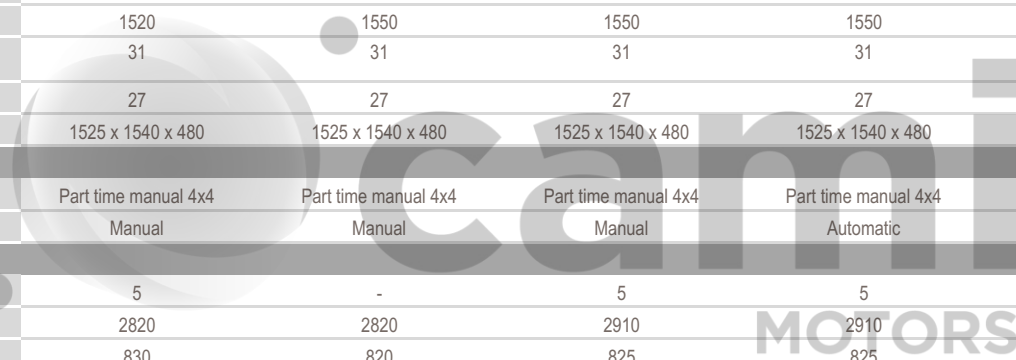

<b>ENGINE</b>					
Number of cylinders	4	4	4	4	4
Displacement (cc)	2986	2986	2393	2393	2755
Max power HP/rpm	95/4000	95/4000	150/3400	150/3400	177/3400
Max power kW/rpm	70/4000	70/4000	110/3400	110/3400	130/3400
Engine Type	Cylinder in line	Cylinder in line	Cylinder in line	Cylinder in line	Cylinder in line
Fuel type	Diesel	Diesel	Diesel	Diesel	Diesel
Max torque Nm	197/2200	197/2200	400/1600-2000	400/1600-2000	450/1600-2400
Fuel System	External injection	External injection	Direct injection	Direct injection	Direct injection
<b>BODY</b>					
Body style	Pick-up double cab	Pick-up double cab	Pick-up double cab	Pick-up double cab	Pick-up double cab
Number of doors	4 doors	4 doors	4 doors	4 doors	4 doors
<b>DIMENSIONS</b>					
Dimensions (Lxwxh) in mm	5330 x 1800 x 1815	5315 x 1855 x 1815	5315 x 1855 x 1815	5315 x 1855 x 1815	5315 x 1855 x 1815
Wheelbase (mm)	3085	3085	3085	3085	3085
Ground clearance (mm)	310	310	293	310	310
Front tread (mm)	1510	1540	1540	1540	1540
Rear tread (mm)	1520	1550	1550	1550	1550
Approach angle (degrees)	31	31	31	31	31
Departure angle (degrees)	27	27	27	27	27
Load body size (lxwxh) in mm	1525 x 1540 x 480	1525 x 1540 x 480	1525 x 1540 x 480	1525 x 1540 x 480	1525 x 1540 x 480
<b>TRANSMISSION</b>					
Transmission	Part time manual 4x4	Part time manual 4x4	Part time manual 4x4	Part time manual 4x4	Part time manual 4x4
Gearbox	Manual	Manual	Manual	Automatic	Automatic
<b>WEIGHT/CAPACITIES</b>					
Number of seats	5	-	5	5	5
Gross vehicle weight (kg)	2820	2820	2910	2910	2910
Payload (kg)	830	820	825	825	825
Useful capacity (m3)	1,13	1,13	1,13	1,13	1,13
Braked towing capacity (kg)	1500	1500	2000	2000	3500
Fuel tank capacity (L)	80	80	80	80	80
Curb weight (kg)	1990	2000	2085	2085	2085
<b>BRAKES</b>					
Front brake	Ventilated discs	Ventilated discs	Ventilated discs	Ventilated discs	Ventilated discs
Rear brake	Drums	Drums	Drums	Drums	Drums
Parking brake	Manual	Manual	Manual	Manual	Manual
<b>SUSPENSIONS</b>					
Front suspension	Double triangle	Double triangle	Double triangle	Double triangle	Double triangle
Rear suspension	Leaf	Leaf	Leaf	Leaf	Leaf