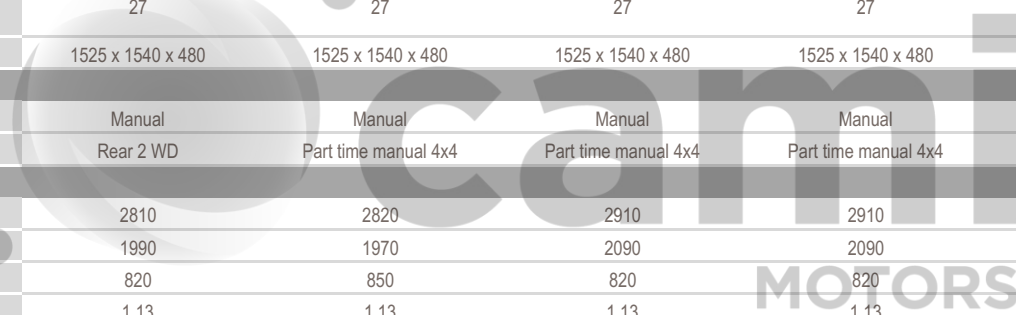

CAMI reserves the right to modify its visuals without notice, likewise their characteristics, equipment and accessories. Pictures are not

contractual.