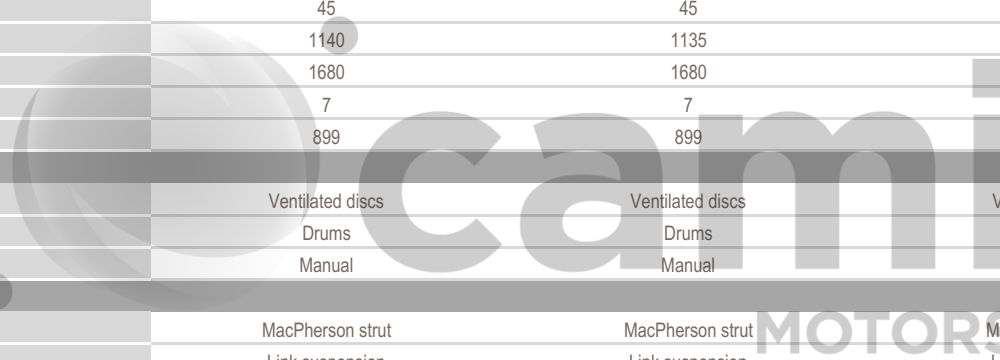

TOYOTA

AVANZA

TECHNICAL CHARACTERISTICS	1.3L Base 5-Manual	1.3L Acces 5-Manual	1.3L High 4-Auto
ENGINE			
Number of cylinders	4	4	4
Engine Type	Cylinder in line	Cylinder in line	Cylinder in line
Displacement (cc)	1329	1329	1329
Max power kW/rpm	71/6000	71/6000	71/6000
Max torque Nm	121/4200	121/4200	121/4200
Fuel System	Direct injection	Direct injection	Direct injection
Fuel type	Petrol	Petrol	Petrol
BODY			
Number of doors	5 doors	5 doors	5 doors
DIMENSIONS			
Dimensions (Lxwxh) in mm	4190 x 1660 x 1695	4190 x 1660 x 1695	4190 x 1660 x 1695
Wheelbase (mm)	2655	2655	2655
Ground clearance (mm)	200	200	200
TRANSMISSION			
Gearbox	Manual	Manual	Automatic
WEIGHT/CAPACITIES			
Fuel tank capacity (L)	45	45	45
Curb weight (kg)	1140	1135	1160
Gross vehicle weight (kg)	1680	1680	1680
Number of seats	7	7	7
Trunk volume (L)	899	899	899
BRAKES			
Front brake	Ventilated discs	Ventilated discs	Ventilated discs
Rear brake	Drums	Drums	Drums
Parking brake	Manual	Manual	Manual
SUSPENSIONS			
Front suspension	MacPherson strut	MacPherson strut	MacPherson strut
Rear suspension	Link suspension	Link suspension	Link suspension
TYRES			
Tyre dimension	185/70 R14	185/70 R14	185/70 R14
EXTERIOR			
Wheels	Steel with hubcap	Aluminium	Aluminium
Door mirrors	Black	Body colour	Body colour
Adjustable side mirrors	Manuals	Electrics	Electrics
Bumper - Front&Rear	Body colour	Body colour	Body colour
INTERIOR & COMFORT			
Upholstery	Fabric	Fabric	Fabric
Driver seat	Reach adjustable	Reach adjustable	Reach adjustable
2nd row seats	Sliding	Sliding	Sliding

PASSIVE SAFETY	1.3L Base 5-Manual	1.3L Acces 5-Manual	1.3L High 4-Auto
Airbags	Driver , Passenger	Driver , Passenger	Driver , Passenger
Seatbelts - Front	2 x 3 points	2 x 3 points	2 x 3 points
Seatbelts - 2nd row	3 x 3 points	3 x 3 points	3 x 3 points
Seatbelts - 3rd row	2 x 3 points	2 x 3 points	2 x 3 points
ISOFIX fixings	Rear	Rear	Rear
Headrests	Front , 2nd row , 3rd row	Front , 2nd row , 3rd row	Front , 2nd row , 3rd row
Spare wheel	Steel	Steel	Steel