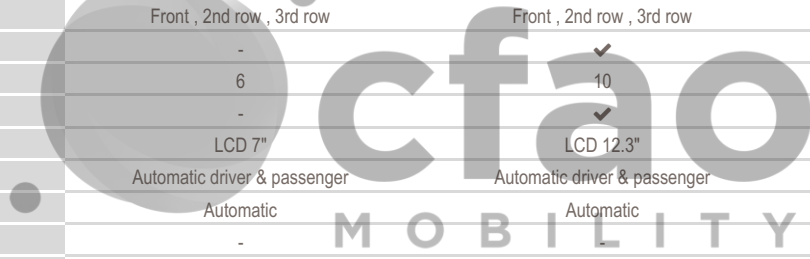

Folding side mirrors	Electric	Electric	Electric
Side mirrors memory system	-	✓	✓
Front grill	Silver	Gray	Gray
Bumper - Front&Rear	Colored	Colored	Colored
Lower engine cover	✓	✓	✓
Towing hook	Rear	Rear	-
Footboard	Side step	Side step	Side step
Mudguars	Front , Rear	Front , Rear	Front , Rear
Spoiler	Rear	Rear	Rear
INTERIOR & COMFORT	2.7L Petrol 6A/T	2.4L Turbo Petrol Adventure 8A/T	2.4L Turbo Petrol Luxury 8A/T
Radio	Radio MP3	Radio MP3	Radio MP3
Touchscreen	8"	12.3"	12.3"
Connectivity	USB , Bluetooth , Apple CarPlay , Android Auto	USB , Bluetooth , Apple CarPlay , Android Auto	USB , Bluetooth , Apple CarPlay , Android Auto
USB charging ports	Front , 2nd row , 3rd row	Front , 2nd row , 3rd row	Front , 2nd row , 3rd row
Wireless Charging	-	✓	✓
Loud speakers	6	10	14
Head-up display	-	✓	✓
Information display	LCD 7"	LCD 12.3"	LCD 12.3"
Air conditioning	Automatic driver & passenger	Automatic driver & passenger	Automatic driver & passenger
Rear air conditioning	Automatic	Automatic	Automatic
Coolbox	-	-	✓
Locking glove box	✓	✓	✓
Power windows	Front , Rear	Front , Rear	Front , Rear
Privacy windows	-	Rear	Rear
Central door locking	Yes	Yes	Yes
Central door locking while driving	✓	-	-
Smart keys	✓	✓	✓
Push & start system	✓	✓	✓
Keyless entry system	✓	✓	✓
Steering wheel	Leather	Leather	Leather
Adjustable steering wheel	Height and reach adjustable	Electric height and reach adjustable	Electric height and reach adjustable
Upholstery	Synthetic leather	Leather	Leather
Power seats	-	Driver	Driver & Passenger
Ventilated seats	Front	Front	Front , 2nd row
Heated seats	Front	Front	Front , 2nd row
Lumbar support	-	✓	✓
Camera	Rear	Panoramic view monitor (360°)	Panoramic view monitor (360°)
Parking sensor	-	Front / Rear	Front / Rear
Day/night automatic rearview mirror	✓	-	-
Digital rearview mirror	-	✓	✓
Power back door	✓	✓	-
Power back door with kick sensor	-	-	✓
Back luggage space guard	-	✓	-
Power Slide / Tilt Moonroof	-	✓	✓
Electric power steering	✓	✓	✓
Active noise control	-	✓	✓
PASSIVE SAFETY	2.7L Petrol 6A/T	2.4L Turbo Petrol Adventure 8A/T	2.4L Turbo Petrol Luxury 8A/T
Airbags	Driver , Passenger	Driver , Passenger	Driver , Passenger , Side , Knees (driver) , Curtains
Anti-theft alarm	-	-	✓
Seatbelts - Front	2 x 3 points	2 x 3 points	2 x 3 points
Seatbelts - 2nd row	3 x 3 points	3 x 3 points	3 x 3 points
Seatbelts - 3rd row	2 points	2 points	2 points
Seatbelt pretensioner	Front	Front	Front
ISOFIX fixings	Rear	Rear	Rear
Headrests	Front , 2nd row , 3rd row	Front , 2nd row , 3rd row	Front , 2nd row , 3rd row
Fire extinguisher	✓	✓	✓