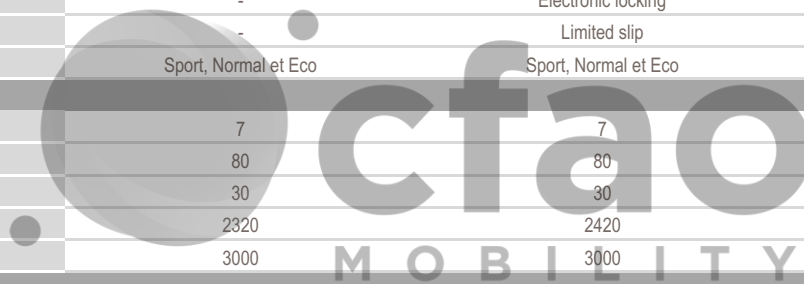

TECHNICAL CHARACTERISTICS	2.7L Petrol 6A/T	2.4L Turbo Petrol Adventure 8A/T	2.4L Turbo Petrol Luxury 8A/T
ENGINE			
Number of cylinders	4	4	4
Engine Type	Cylinder in line	Cylinder in line	Cylinder in line
Fuel type	Petrol	Petrol	Petrol
Displacement (cc)	2694	2393	2393
Max power kW/rpm	122/5200	199/6000	199/6000
Max power HP/rpm	166/5200	271/6000	271/6000
Max torque Nm	246/3900	430/1700-3600	430/1700-3600
BODY			
Body style	SUV	SUV	SUV
Number of doors	5	5	5
DIMENSIONS			
Ground clearance (mm)	205.3	215.3	215.3
Wheelbase (mm)	2850	2850	2850
Dimensions (Lxwxh) in mm	4930 x 1940 x 1984	4930 x 1980 x 1935	4930 x 1980 x 1935
TRANSMISSION			
Gearbox	Automatic	Automatic	Automatic
Transmission	All time 4x4	All time 4x4	All time 4x4
Rear differential	-	Electronic locking	Electronic locking
Central differential	-	Limited slip	Limited slip
Drive mode select	Sport, Normal et Eco	Sport, Normal et Eco	Sport, Normal et Eco
WEIGHT/CAPACITIES			
Number of seats	7	7	7
Fuel tank capacity (L)	80	80	80
Additional fuel tank capacity (L)	30	30	30
Curb weight (kg)	2320	2420	2420
Gross vehicle weight (kg)	3000	3000	3000
BRAKES			
Parking brake	Electric	Electric	Electric
Front brake	Ventilated discs	Ventilated discs	Ventilated discs
Rear brake	Ventilated discs	Ventilated discs	Ventilated discs
SUSPENSIONS			
Front suspension	Double wishbone	Double wishbone	Double wishbone
Rear suspension	Multi-link	Multi-link	Multi-link
TYRES			
Tyre dimension	245/70 R18	265/70 R18	265/60 R20
EXTERIOR			
Roof rails	✓	✓	✓
Wheels	Alloy	Alloy	Alloy
Adjustable side mirrors	Electric	Electric	Electric