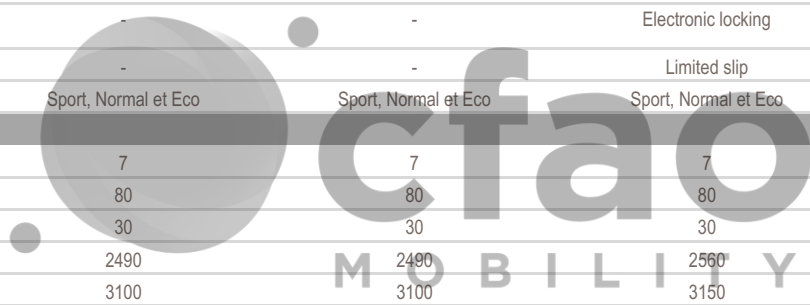

TECHNICAL CHARACTERISTICS	2.8L Turbo Diesel All Rounder 8A/T	2.8L Turbo Diesel Limited 8A/T	2.8L Turbo Diesel Adventure 8A/T	2.8L Turbo Diesel Luxury 8A/T
<b>ENGINE</b>				
Number of cylinders	4	4	4	4
Engine Type	Cylinder in line	Cylinder in line	Cylinder in line	Cylinder in line
Fuel type	Diesel	Diesel	Diesel	Diesel
Displacement (cc)	2755	2755	2755	2755
Max power kW/rpm	150/3000-3400	150/3000-3400	150/3000-3400	150/3000-3400
Max power HP/rpm	204/3000-3400	204/3000-3400	204/3000-3400	204/3000-3400
Max torque Nm	500/1600-2800	500/1600-2800	500/1600-2800	500/1600-2800
<b>BODY</b>				
Body style	SUV	SUV	SUV	SUV
Number of doors	5	5	5	5
<b>DIMENSIONS</b>				
Ground clearance (mm)	210	210	210	210
Wheelbase (mm)	2850	2850	2850	2850
Dimensions (Lxwxh) in mm	4930 x 1980 x 1935	4930 x 1980 x 1935	4930 x 1980 x 1935	4930 x 1980 x 1935
<b>TRANSMISSION</b>				
Gearbox	Automatic	Automatic	Automatic	Automatic
Transmission	All time 4x4	All time 4x4	All time 4x4	All time 4x4
Rear differential		-	Electronic locking	Electronic locking
Central differential	-	-	Limited slip	Limited slip
Drive mode select	Sport, Normal et Eco	Sport, Normal et Eco	Sport, Normal et Eco	Sport, Normal et Eco
<b>WEIGHT/CAPACITIES</b>				
Number of seats	7	7	7	7
Fuel tank capacity (L)	80	80	80	80
Additional fuel tank capacity (L)	30	30	30	30
Curb weight (kg)	2490	2490	2560	2560
Gross vehicle weight (kg)	3100	3100	3150	3150
<b>BRAKES</b>				
Parking brake	Electric	Electric	Electric	Electric
Front brake	Ventilated discs	Ventilated discs	Ventilated discs	Ventilated discs
Rear brake	Ventilated discs	Ventilated discs	Ventilated discs	Ventilated discs
<b>SUSPENSIONS</b>				
Front suspension	Double wishbone	Double wishbone	Double wishbone	Double wishbone
Rear suspension	Multi-link	Multi-link	Multi-link	Multi-link
<b>TYRES</b>				
Tyre dimension	265/65 R18	265/65 R18	265/70 R18	265/60 R20
<b>EXTERIOR</b>				
Roof rails	✓	✓	✓	✓
Wheels	Alloy	Alloy	Alloy	Alloy