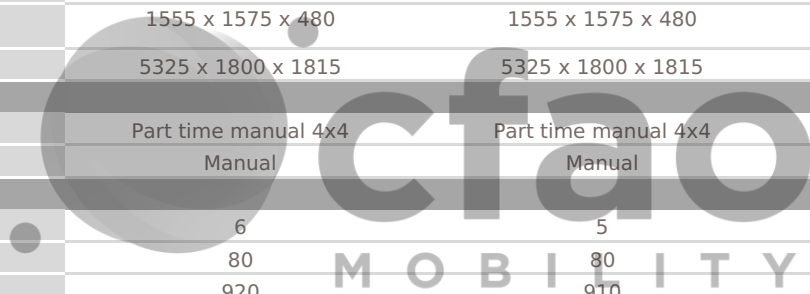

\*LAN125L-DNMLEN 3L

\*LAN125L-DNMLEN 3K  
\*GUN125L-DNFLXN 4F

<b>TECHNICAL CHARACTERISTICS</b>	<b>3.0L Country Double Cab 5-MT 4x4</b>	<b>3.0L Comfort Double Cab 5-MT 4x4</b>	<b>2.4GD Country Double Cab 6-MT 4x4</b>
<b>ENGINE</b>			
Fuel type	Diesel	Diesel	Diesel
Number of cylinders	4	4	4
Engine Type	Cylinder in line	Cylinder in line	Cylinder in line
Displacement (cc)	2986	2986	2393
Max power kW/rpm	70/4000	70/4000	110/3400
Max power HP/rpm	95/4000	95/4000	150/3400
Max torque Nm	197/2200	197/2200	400/1600-2000
<b>BODY</b>			
Body style	Pick-up double cab	Pick-up double cab	Pick-up double cab
Number of doors	4	4	4
<b>DIMENSIONS</b>			
Wheelbase (mm)	3085	3085	3085
Ground clearance (mm)	310	310	310
Front tread (mm)	1510	1510	1500
Rear tread (mm)	1520	1520	1510
Approach angle	29	29	29
Departure angle	26	26	26
Load body size (lwxhx) in mm	1555 x 1575 x 480	1555 x 1575 x 480	1555 x 1575 x 480
Dimensions (Lxwxh) in mm	5325 x 1800 x 1815	5325 x 1800 x 1815	5325 x 1800 x 1815
<b>TRANSMISSION</b>			
Transmission	Part time manual 4x4	Part time manual 4x4	Part time manual 4x4
Gearbox	Manual	Manual	Manual
<b>WEIGHT/CAPACITIES</b>			
Number of seats	6	5	5
Fuel tank capacity (L)	80	80	80
Payload (kg)	920	910	935
Curb weight (kg)	1900	1910	1975
Gross vehicle weight (kg)	2820	2820	2910
<b>BRAKES</b>			
Front brake	Ventilated discs	Ventilated discs	Ventilated discs
Rear brake	Drums	Drums	Drums
Parking brake	Manual	Manual	Manual
<b>SUSPENSIONS</b>			
Front suspension	Coil type	Coil type	Coil type
Rear suspension	Leaf	Leaf	Leaf
<b>TYRES</b>			
Tyre dimension	205R16C	205R16C	205R16C
<b>EXTERIOR</b>			
	<b>3.0L Country Double Cab 5-MT 4x4</b>	<b>3.0L Comfort Double Cab 5-MT 4x4</b>	<b>2.4GD Country Double Cab 6-MT 4x4</b>