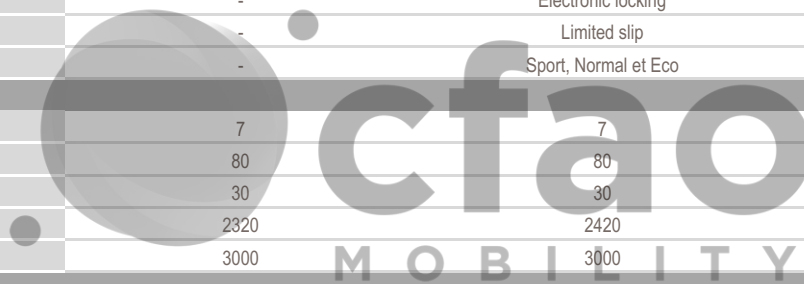

TECHNICAL CHARACTERISTICS	2.7L Petrol Limited 6A/T	2.4L Turbo Petrol Adventure 8A/T	2.4L Turbo Petrol Luxury 8A/T
<b>ENGINE</b>			
Number of cylinders	4	4	4
Engine Type	Cylinder in line	Cylinder in line	Cylinder in line
Fuel type	Petrol	Petrol	Petrol
Displacement (cc)	2694	2393	2393
Max power kW/rpm	122/5200	199/6000	199/6000
Max power HP/rpm	166/5200	271/6000	271/6000
Max torque Nm	246/3900	430/1700-3600	430/1700-3600
<b>BODY</b>			
Body style	SUV	SUV	SUV
Number of doors	5	5	5
<b>DIMENSIONS</b>			
Ground clearance (mm)	210	210	210
Wheelbase (mm)	2850	2850	2850
Dimensions (Lxwxh) in mm	4930 x 1940 x 1984	4930 x 1980 x 1935	4930 x 1980 x 1935
<b>TRANSMISSION</b>			
Gearbox	Automatic	Automatic	Automatic
Transmission	All time 4x4	All time 4x4	All time 4x4
Rear differential	-	Electronic locking	Electronic locking
Central differential	-	Limited slip	Limited slip
Drive mode select	-	Sport, Normal et Eco	Sport, Normal et Eco
<b>WEIGHT/CAPACITIES</b>			
Number of seats	7	7	7
Fuel tank capacity (L)	80	80	80
Additional fuel tank capacity (L)	30	30	30
Curb weight (kg)	2320	2420	2420
Gross vehicle weight (kg)	3000	3000	3000
<b>BRAKES</b>			
Parking brake	Electric	Electric	Electric
Front brake	Ventilated discs	Ventilated discs	Ventilated discs
Rear brake	Ventilated discs	Ventilated discs	Ventilated discs
<b>SUSPENSIONS</b>			
Front suspension	Double wishbone	Double wishbone	Double wishbone
Rear suspension	Multi-link	Multi-link	Multi-link
<b>TYRES</b>			
Tyre dimension	245/70 R18	265/70 R18	265/60 R20
<b>EXTERIOR</b>			
Roof rails	✓	✓	✓
Wheels	Alloy	Alloy	Alloy
Adjustable side mirrors	Electric	Electric	Electric